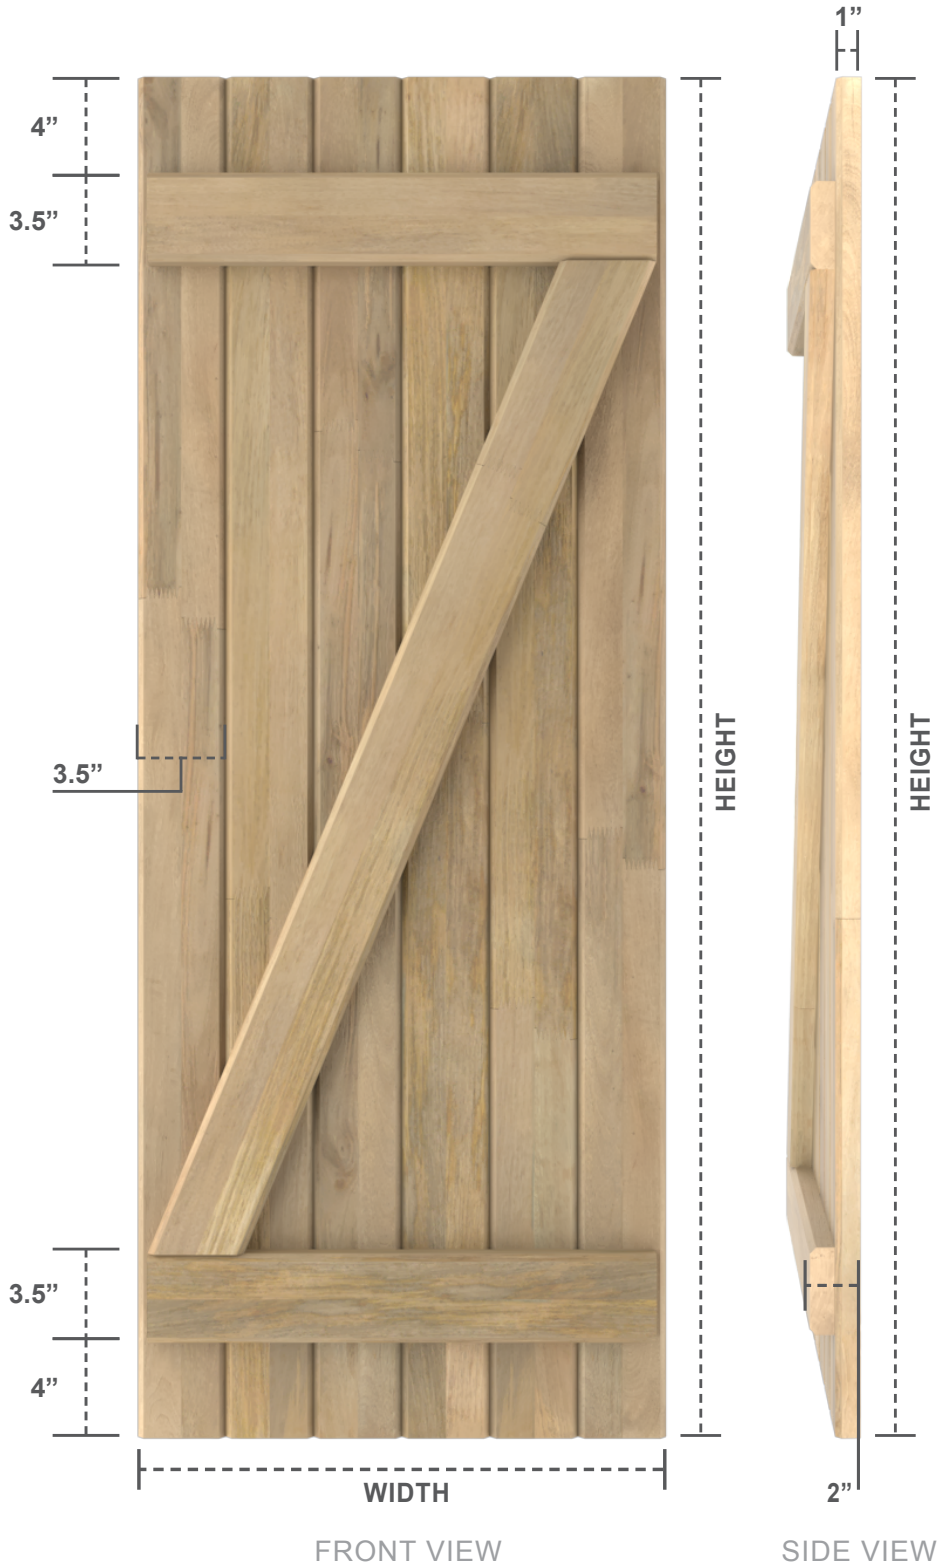

MANGO WOOD SHUTTERS

JOINED BOARD-N-BATTEN SHUTTER

STYLE

6 BOARDS
Z BAR

AVAILABLE WIDTH
21"
AVAILABLE HEIGHT
36" - 84"